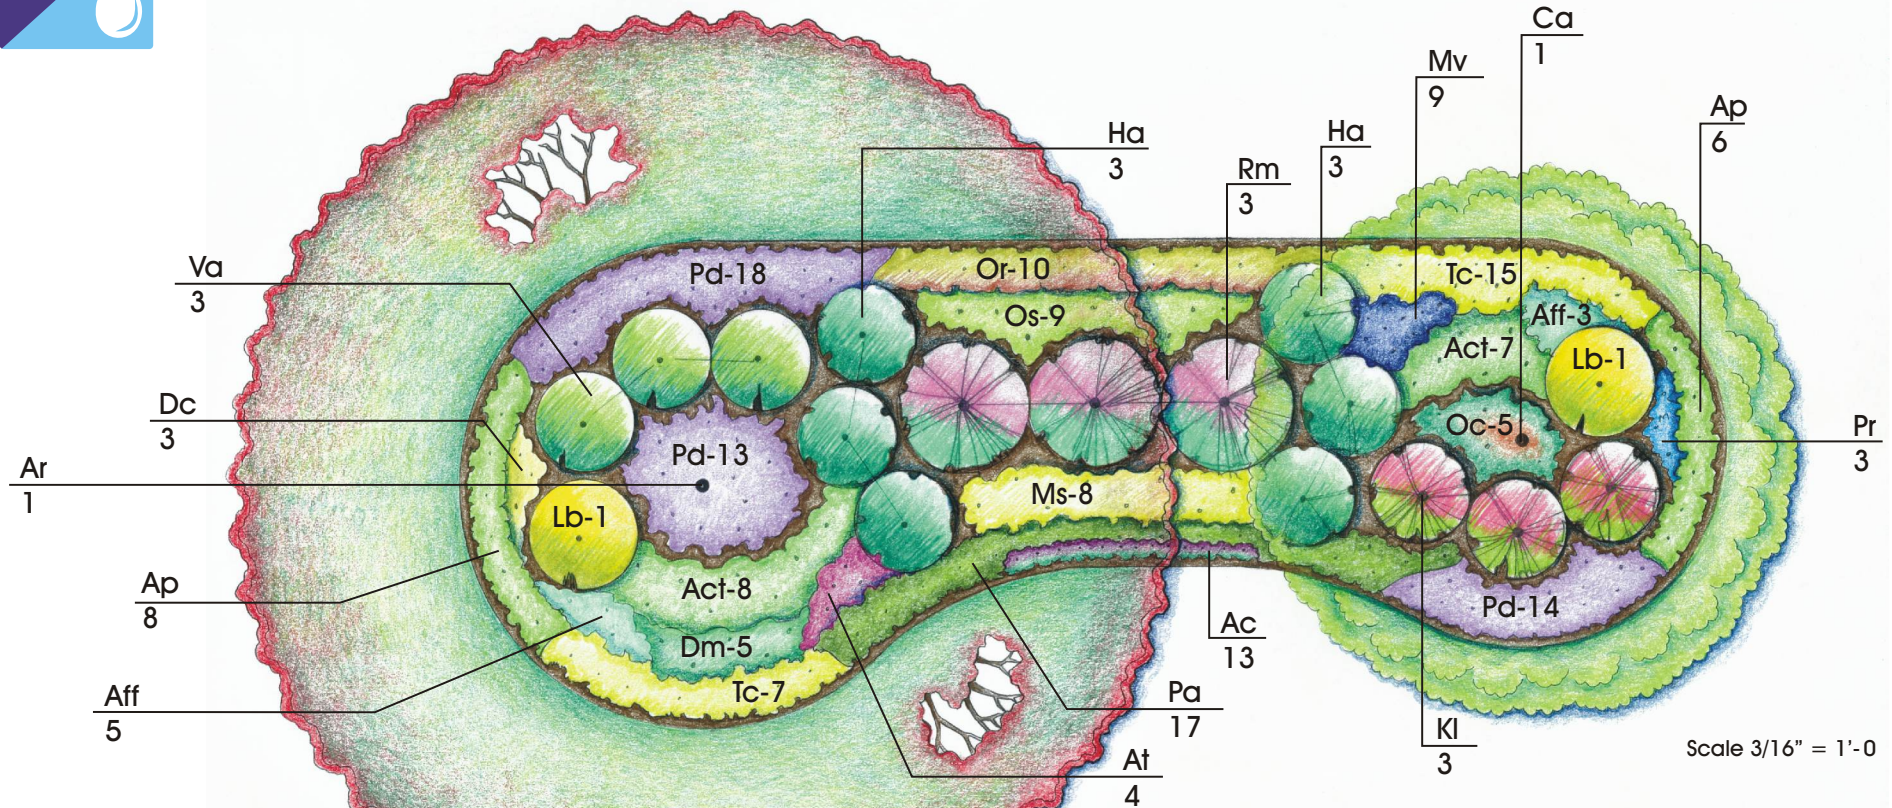

Shady/Moist Garden

Alternate view

Trees

- 1 - Ar **Acer rubrum** - Red maple
(size 2 1/2" - 3" cal. Single stem)
large deciduous
- 1 - Ca **Cornus alternifolia** - Alternate-leaved
(Pagoda) dogwood
(6'-7' heavy - well branched) ornamental

Shrubs:

- (#3 Container minimum up to #5 - #7 Container)
- 6 - Ha **Hydrangea arborescens** - Wild hydrangea
- 3 - Kl **Kalmia latifolia** - Mountain laurel
- 2 - Lb **Lindera benzoin** - Spicebush
- 3 - Rm **Rhododendron maximum** - Rosebay (size 36" BB)
- 3 - Va **Viburnum acerifolium** - Maple-leaved viburnum

Perennials:

- (#1 - #2 - #3 Container)
- 4 - At **Arisaema triphyllum** - Jack-in-the-pulpit
- 13 - Ac **Asarum canadense** - Wild ginger
(eg. #1 Container)
- 15 - Act **Actea racemosa** - Black cohosh
(eg. #3 container)
- 3 - Dc **Dicentra cucullaria** - Dutchman's
breeches
- 9 - Mv **Mertensia virginica** - Virginia bluebells
(eg. #2 or #3 Container)
- 45 - Pd **Phlox divaricata** - Wild blue phlox
(eg. # 1 Container)
- 3 - Pr **Polemonium reptans** - Jacob's ladder
- 22 - Tc **Tiarella cordifolia** - Foamflower